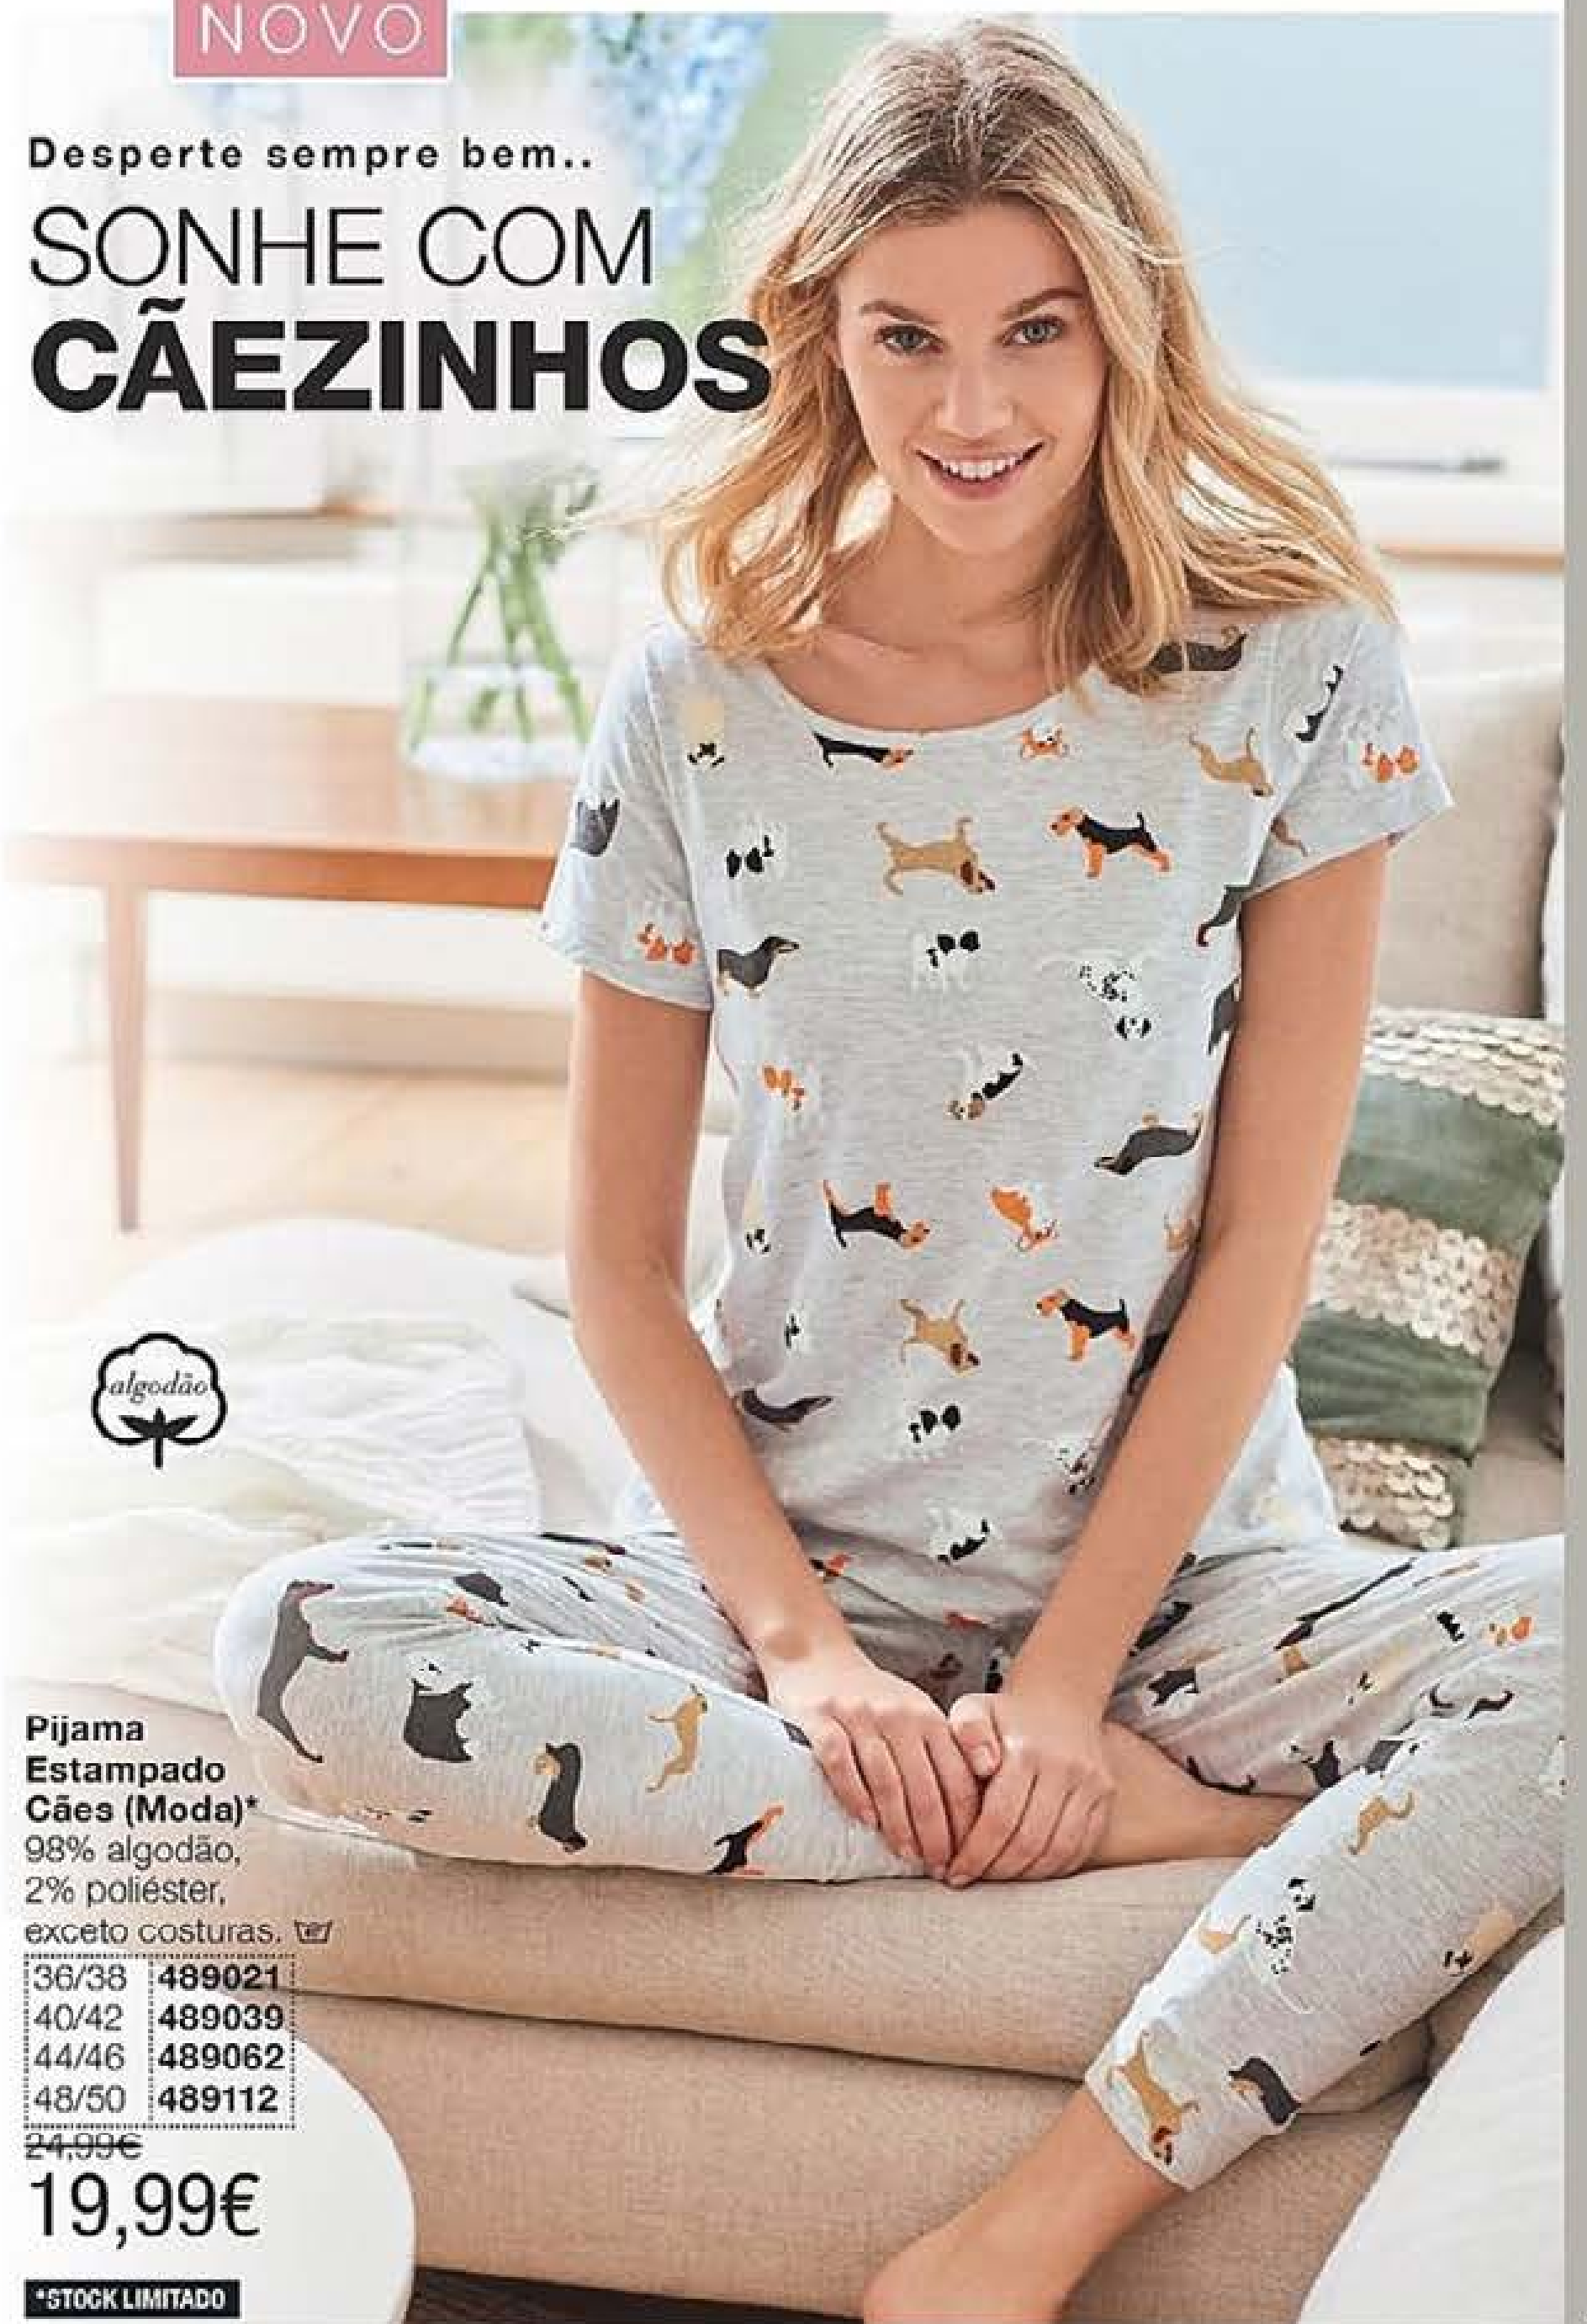

**SONHE COM
CÃEZINHOS**

**Pijama
Estampado
Cães (Moda)***

98% algodão,
2% poliéster,
exceto costuras. 🛒

36/38	489021
40/42	489039
44/46	489062
48/50	489112

24,99€

19,99€

*STOCK LIMITADO