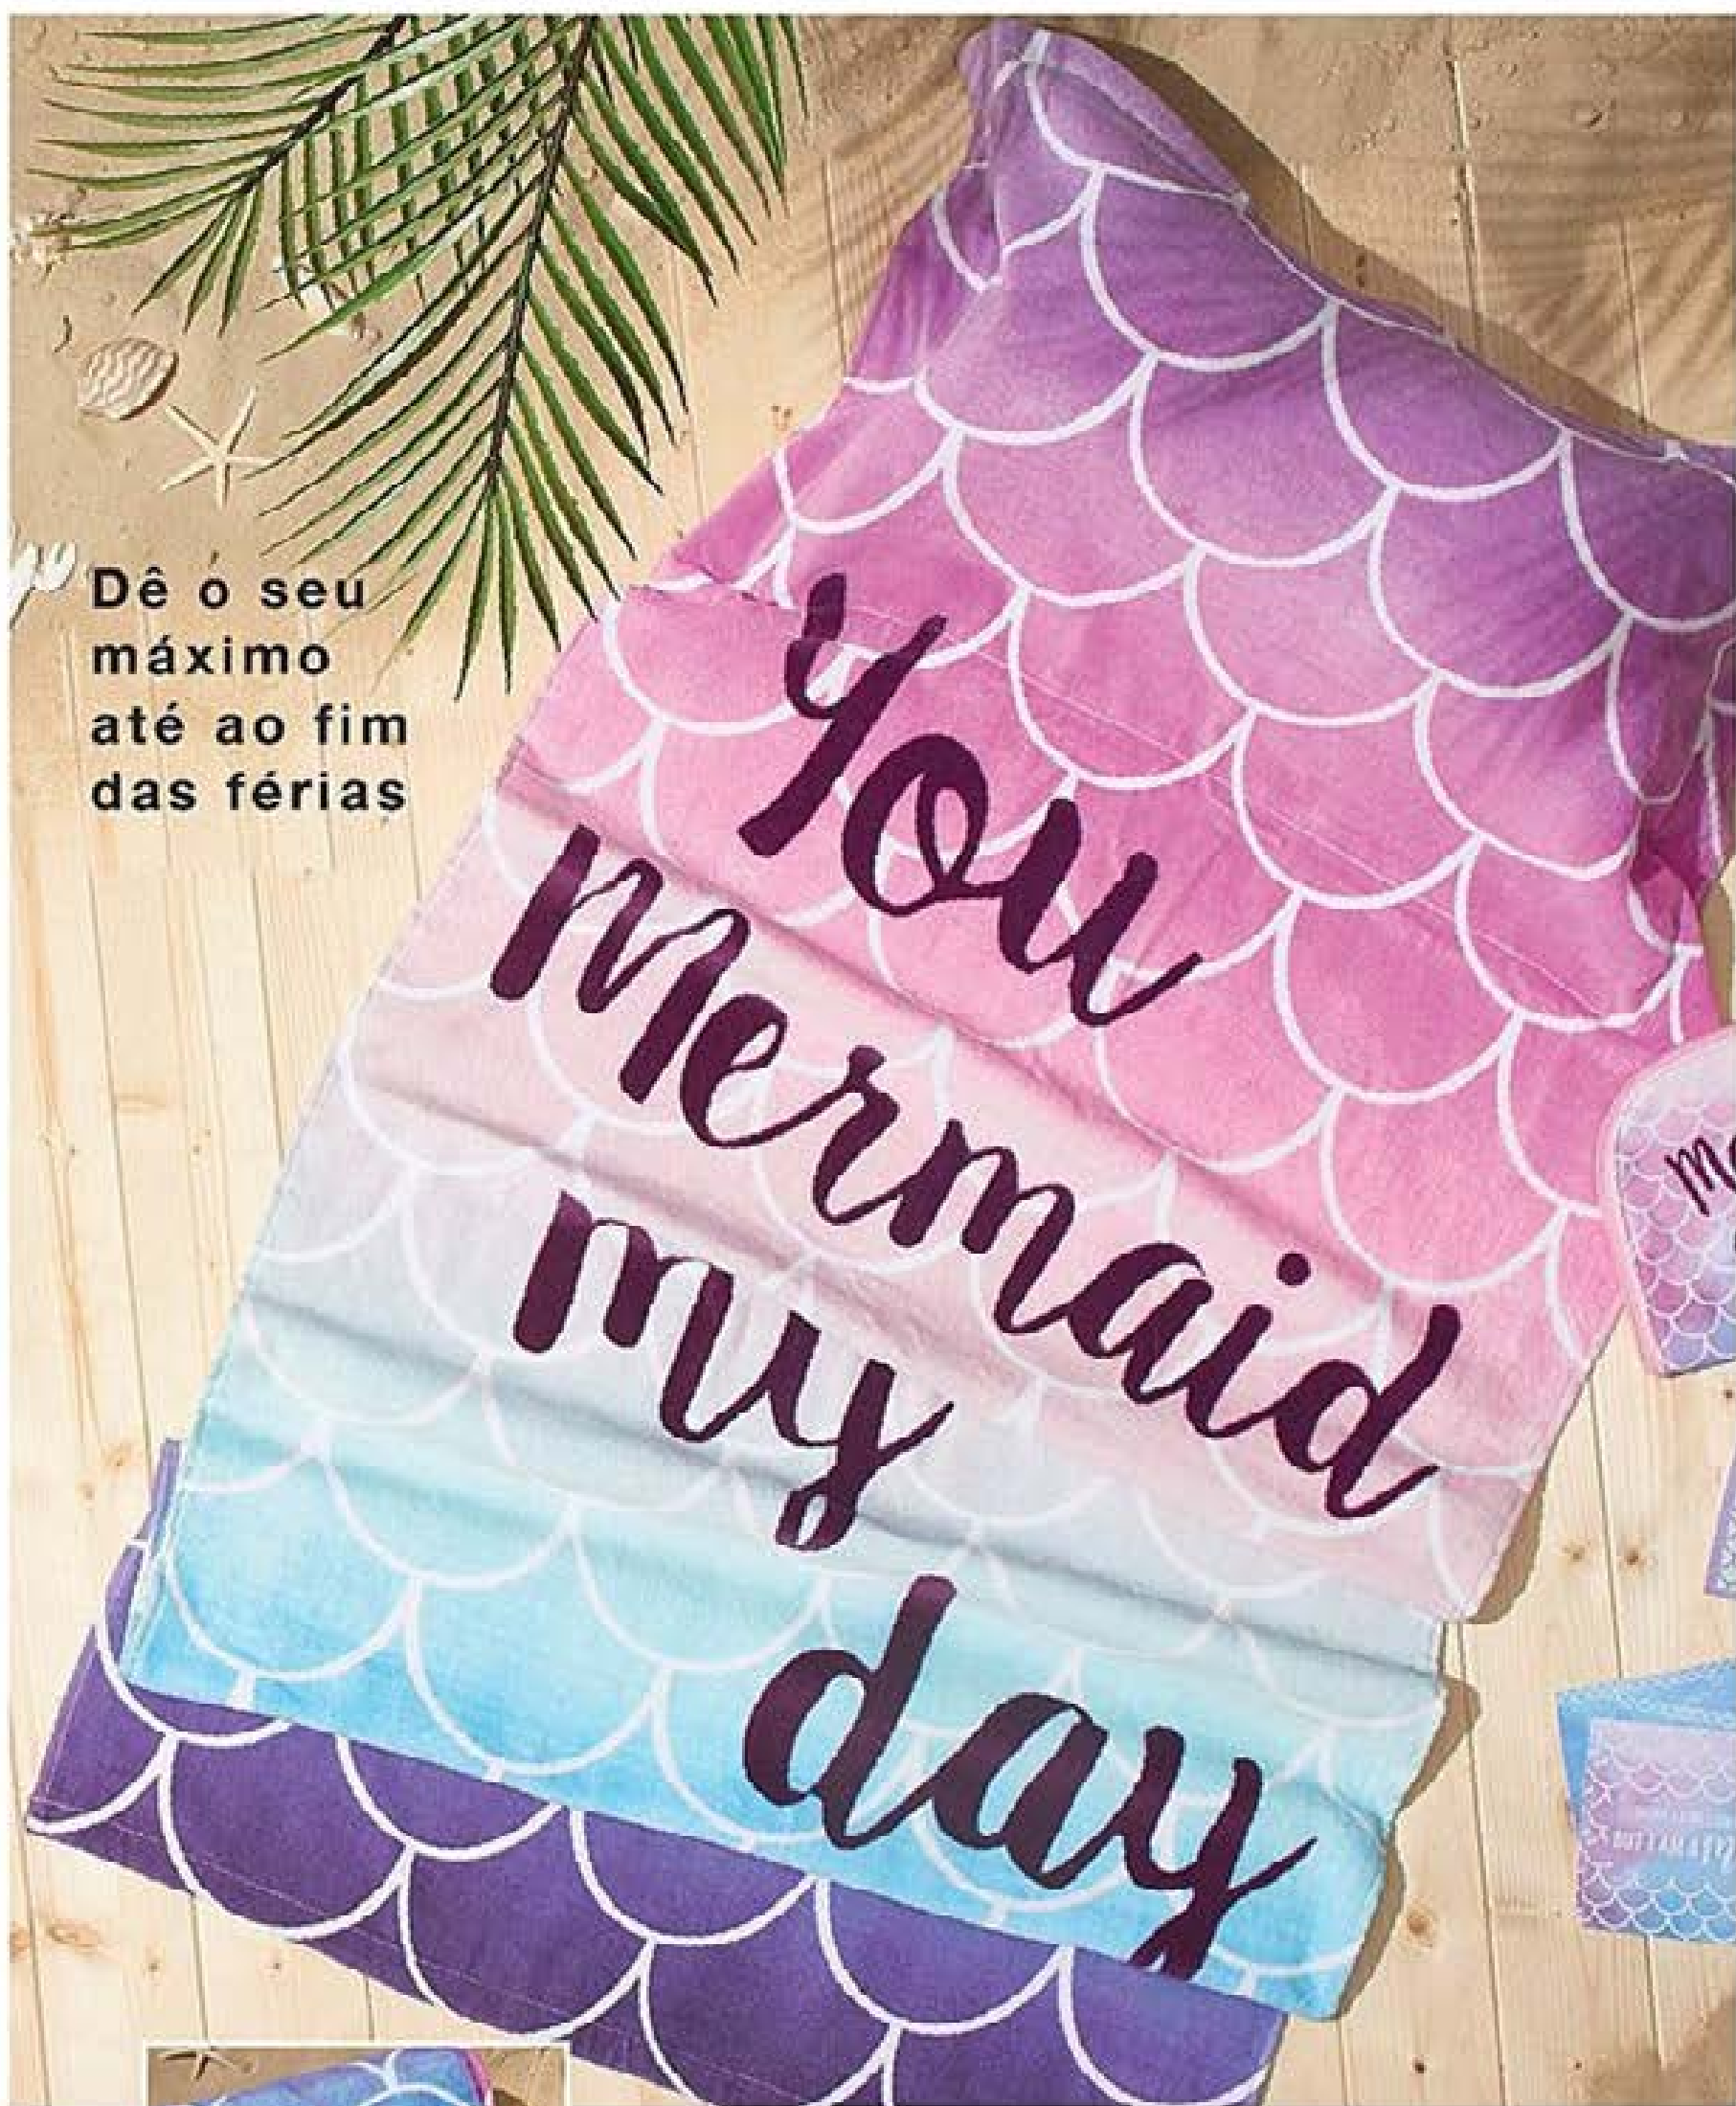

Dê o seu
máximo
até ao fim
das férias