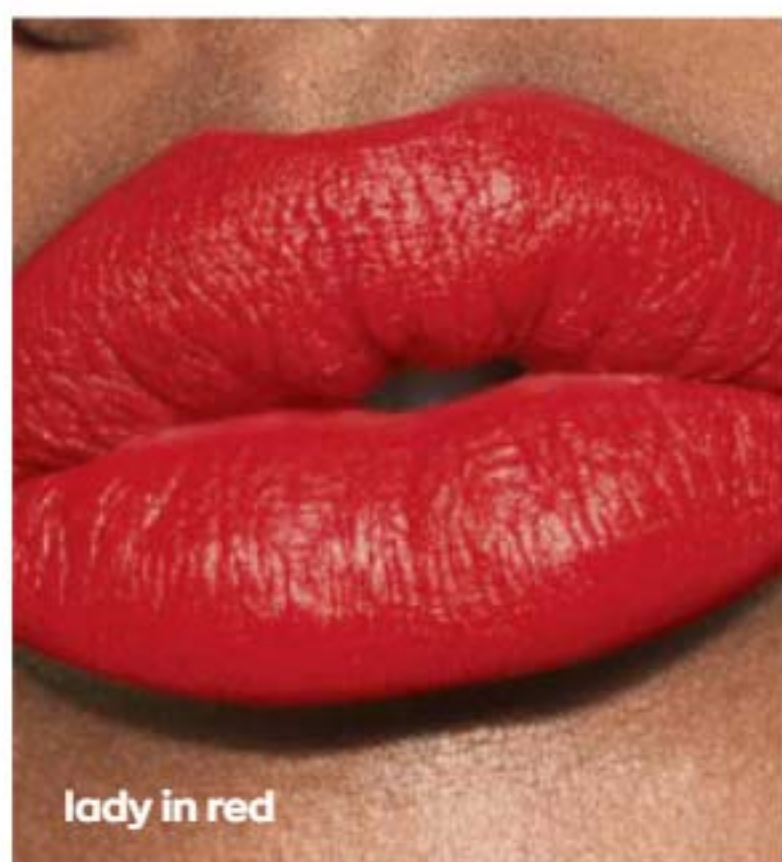

- Confortável
- Suave
- Dura até 10h

NOVOS TONS

NOVOS TONS

love with passion 170423	bold romance 170381	forever love 170431	be mine 170449	after dark 178137	smooch proof 178087
stay the night 177980	kiss n tell 178111	worth the hype 177998	stay naked 177915	she's a natural 177931	love is blind 177956